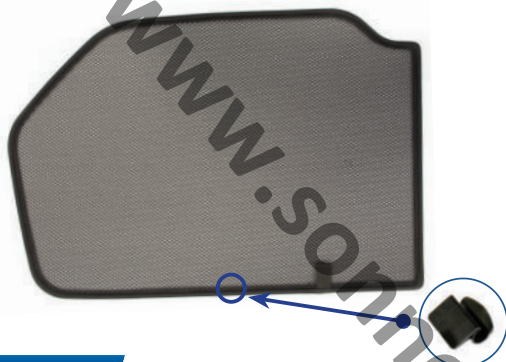

Side Shade Installation

STEP 7

STEP 8

Repeat this whole process for the other side.

Installation

VW UP 3DR
VW-UP-3-A

Components Needed

Tailgate Shades

CL-M02 x 2

CL-M14 x 1

Tailgate Shade Installation

STEP 1

STEP 2

STEP 3

STEP 4

STEP 5