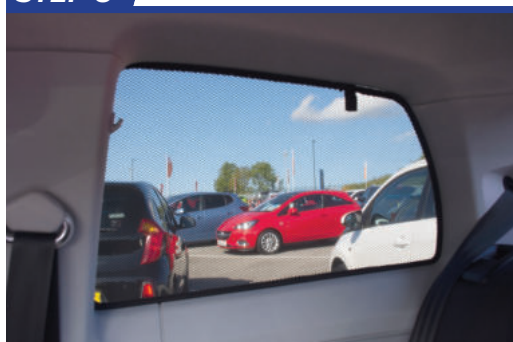

Side Shade Installation

STEP 7

STEP 8

Repeat this whole process for the other side.

Installation

VW UP 3DR
VW-UP-3-A

Components Needed

Tailgate Shades