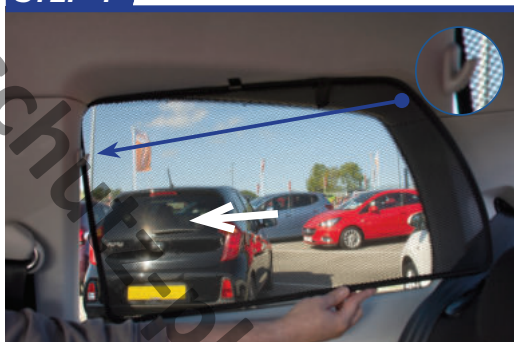

Installation

VW UP 3DR
VW-UP-3-A

Components Needed

Side Shade Installation

STEP 1

STEP 2

STEP 3

STEP 4

STEP 5

STEP 6