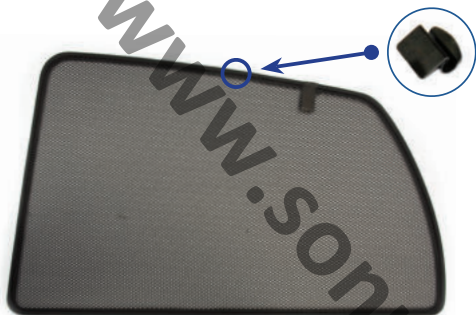

Installation Manual

VW UP 3DR
VW-UP-3-A

Shades

Side Shades

Tailgate Shades

Fixing Clips

CL-M02 x 4

CL-M14 x 1

CAR
S H A D E S

Installation

VW UP 3DR
VW-UP-3-A

Components Needed

Side Shades

CL-M02 x 2

Side Shade Installation

STEP 1